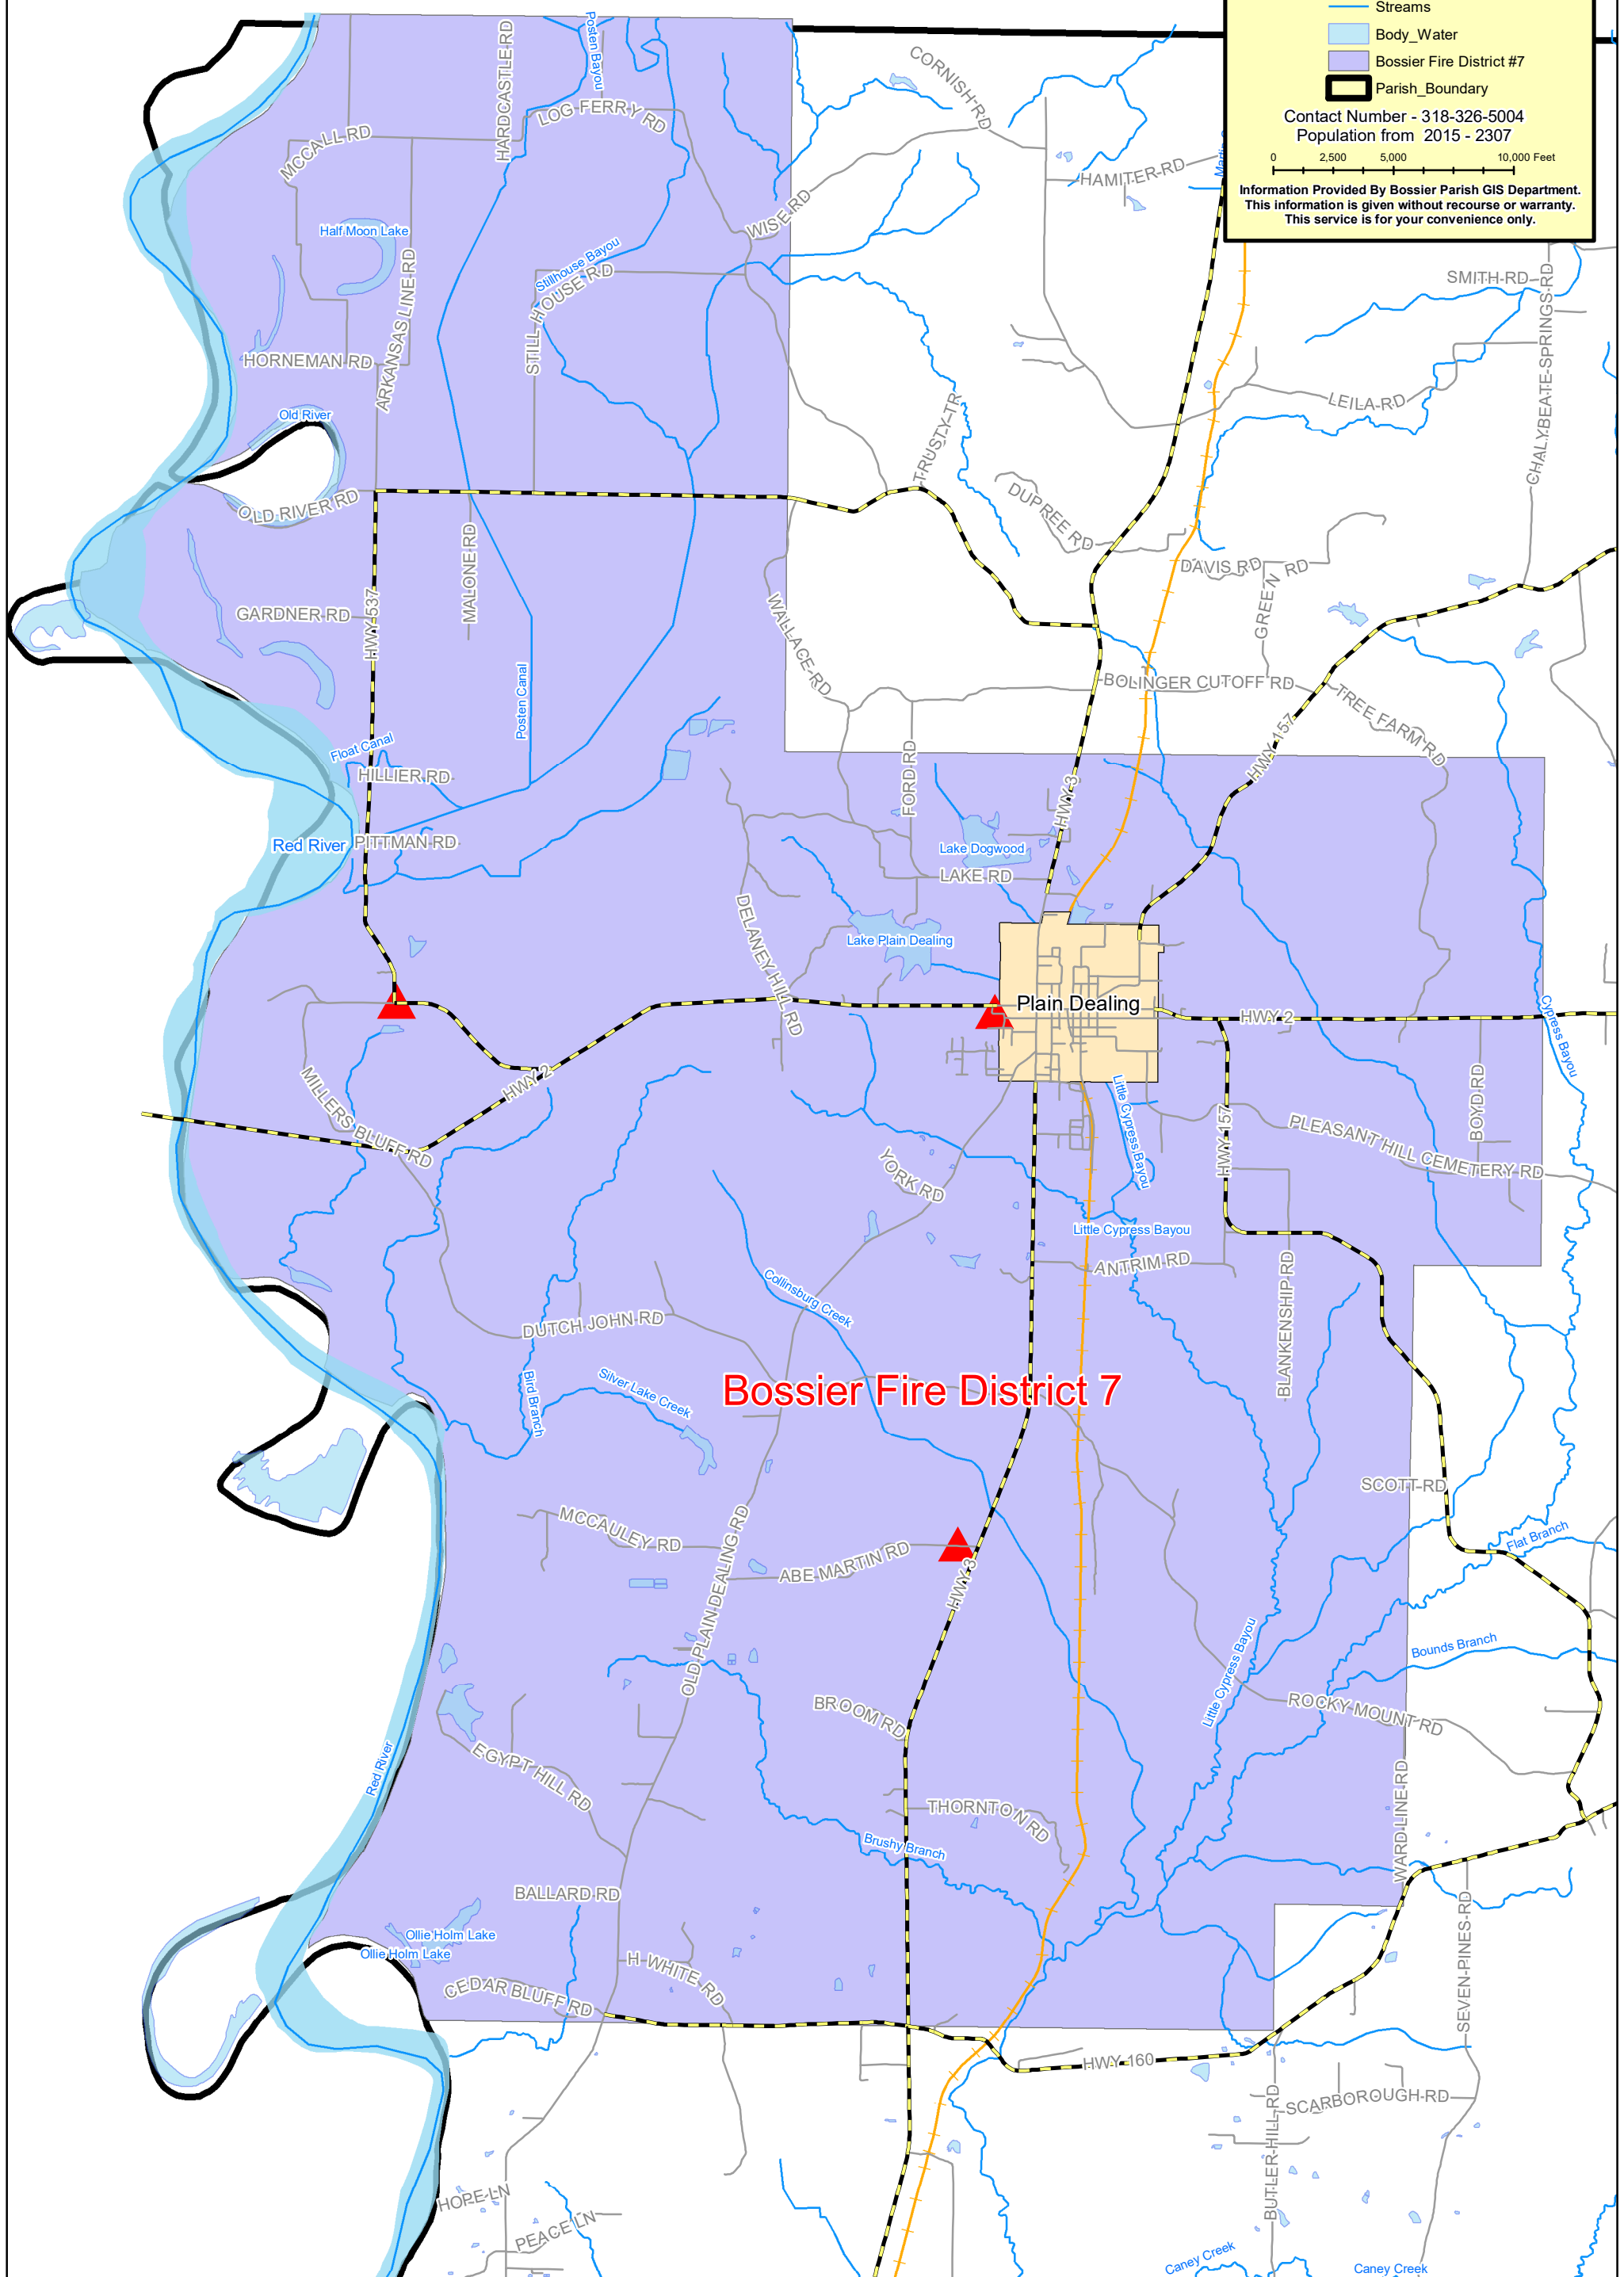

**Bossier Parish
Fire District #7**

- E911_Roads
- Highways
- Fire Stations
- Plain Dealing
- Railroads
- Streams
- Body_Water
- Bossier Fire District #7
- Parish_Boundary

Contact Number - 318-326-5004
Population from 2015 - 2307

0 2,500 5,000 10,000 Feet

Information Provided By Bossier Parish GIS Department.
This information is given without recourse or warranty.
This service is for your convenience only.

Bossier Fire District 7